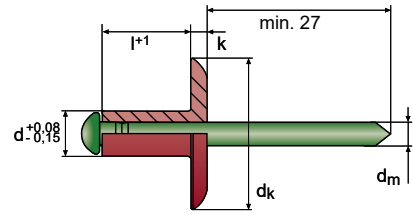

Series
742/772
762

CAD
DATA
ONLINE

ALFO® Standard Blind Rivet

Aluminium Stainless Steel A2
Large Dome Head | open

EN AW-5754 [AlMg3]

d	l+1	$\frac{k}{d}$	No.	
5,0	16,0	8,0 - 12,0	10742050160	500
	14,0	7,5 - 10,0	10742050140	500
	12,0	6,0 - 8,0	10742050120	500
	10,0	4,0 - 6,5	10742050100	500
	8,0	2,0 - 5,0	10742050080	500

dk 11,0 $-0,5$ **dm 2,7** **k 1,5** $+0,4$ 5,1 mm 1820 N 2500 N

5,0	20,0	12,0 - 15,5	10772050200	250
	16,0	8,0 - 12,0	10772050160	500
	12,0	6,0 - 8,5	10772050120	500

dk 16,0 $-0,3$ **dm 2,7** **k 1,5** $+0,4$ 5,1 mm 1820 N 2500 N

d	l+1	$\frac{k}{d}$	No.	
5,0	30,0	20,0 - 25,0	10762050300	250
	25,0	15,0 - 20,5	10762050250	250
	20,0	12,0 - 15,5	10762050200	500
	18,0	11,5 - 13,5	10762050180	500
	16,0	9,5 - 12,0	10762050160	500
	14,0	7,5 - 10,0	10762050140	500
	12,0	6,0 - 8,0	10762050120	500
	10,0	4,0 - 6,5	10762050100	500
	8,0	2,0 - 5,0	10762050080	500

dk 14,0 $-0,3$ **dm 2,7** **k 1,5** $+0,4$ 5,1 mm 1820 N 2500 N

CERT

CERT